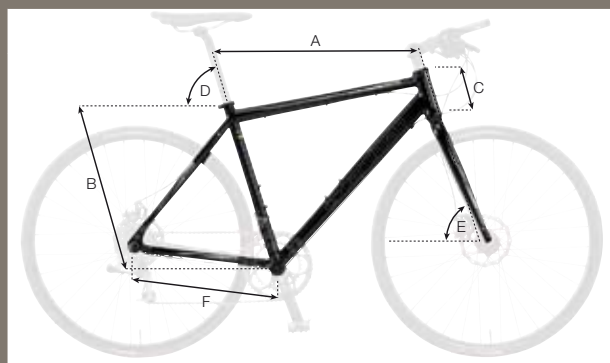

/PERFORMANCE HYBRID

Specification & Geometry

	Comp	Team	Pro	Pro Ltd
Frame	Lightweight fully double butted aluminium	Lightweight fully double butted aluminium	Ultralight super butted	Ultralight super butted
Fork	Lightweight straight blade aluminium	Lightweight carbon fibre with Cro-Mo steerer	Lightweight carbon fibre with alloy steerer	Lightweight carbon fibre alloy steerer
Headset	Semi integrated cartridge bearing	Semi integrated cartridge bearing	Semi integrated cartridge bearing	Semi integrated cartridge bearing
Spacers	Full carbon 4x5mm, 1x10mm	Full carbon 4x5mm, 1x10mm	Full carbon 4x5mm, 1x10mm	Full carbon 4x5mm, 1x10mm
Stem	Ritchey OS 31.8mm	Ritchey OS 31.8mm	Ritchey Comp OS 31.8mm	Ritchey Pro OS 31.8mm
Handlebars	Ritchey Flat OS 31.8mm	Ritchey Flat OS 31.8mm	Ritchey Comp Flat OS 31.8mm	Ritchey Pro Flat OS 31.8mm
Bar End	Ritchey Comp	Ritchey Comp	Ritchey Comp	Ritchey WCS
Seatpost	Ritchey 27.2mm	Ritchey 27.2mm	Ritchey Comp 27.2mm	Ritchey Pro 27.2mm
Saddle	cboardman, Cro-Mo rails	cboardman, Cro-Mo rails	cboardman, Cro-Mo rails	cboardman, Cro-Mo rails
Brakes	Avid BB5 mechanical disc brakes, 160mm rotors	Avid Juicy 3 hydraulic disc brakes, 160mm rotors	Avid Elixir R hydraulic disc brakes, 160mm rotors	Avid Elixir R carbon hydraulic disc brakes, 160mm rotors
Shifters	SRAM X5 9 speed	SRAM X5 9 speed	SRAM X7 9 speed	SRAM Rival Double tap 10 speed
Rear Mech	SRAM X5	SRAM X7	SRAM X9	SRAM Rival
Front Mech	Shimano R440	Shimano R440	Shimano R440	SRAM Rival
Cassette	SRAM PG950 11-32T	SRAM PG950 11-32T	SRAM PG950 11-32T	Shimano CS-5600 12-27T
Chain	Shimano HG-73	Shimano HG-73	Shimano HG-73	Shimano CN-5600
Chainset	Truvativ Touro compact 50x36T	Truvativ Touro compact 50x36T	Truvativ Touro compact 50x36T	Truvativ Touro compact 50x36T
Bottom Bracket	Truvativ PowerSpline	Truvativ GXP	Truvativ GXP	Truvativ GXP
Rims	Lightweight disc specific	Lightweight disc specific	Ritchey Pro disc rims	Ritchey Pro disc rims
Hubs	Sealed bearings	Sealed bearings	Sealed bearings	Sealed bearings
Spokes	Stainless steel double butted black	Stainless steel double butted black	Stainless steel double butted black	Stainless steel double butted black
Tyres	Maxxis Detonator 700x28c	Maxxis Detonator 700x28c	Maxxis Detonator 700x28c	Maxxis Detonator 700x28c
Pedals	Alloy body, steel cage, toe clips & straps	Alloy body, steel cage, toe clips & straps	Alloy body, steel cage, toe clips & straps	Alloy body, steel cage, toe clips & straps
Weight*	23.8 lbs	22.3 lbs	21.2 lbs	20.6 lbs